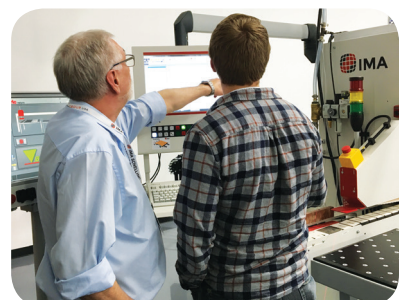

Course Highlights:

- Training can be on-site or at our US headquarters in Raleigh, NC
- Individual training programs with a strong practical relevance
- Ensure maximum performance and full machine utilization right from the start
- Optimal training in the event of a change of personnel
- Utilize our advanced cutting plan optimization platform
- Efficient material processing reduces waste and saves time
- Develop preventive and corrective maintenance plans

The skills and experience gained at our on-site training facility will enable successful operation and maintenance of the most advanced machine solutions on the market.

All of our programs can be custom tailored to fit your specific training requirements.

**CALL IMA SCHELLING GROUP USA AT 800-711-9824 OR
REGISTER FOR TRAINING [HTTPS://IMASHELLING.US/CONTACT/](https://imaschelling.us/contact/).**

“I want to thank you guys for taking the time to present the training. We all brought back a lot from the class and it will, without a doubt, help us to optimize the efficiency of our Schelling saws. I'm looking forward to some more extensive maintenance training...”

Richard

301 Kitty Hawk Drive, Morrisville, NC
800-711-9824 | www.imaschelling.us

IMA SCHELLING
GROUP